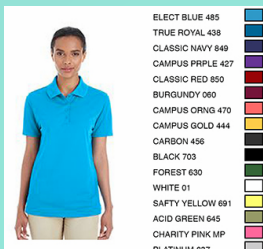

SUMMER DEALS!

June 7th - July 30

\$8.55
/EA

LADIES SIZES
S-3X
MENS SIZE
S-5X

- ELECT BLUE 485
- TRUE ROYAL 438
- CLASSIC NAVY 849
- CAMPUS PURPLE 427
- CLASSIC RED 850
- BURGUNDY 090
- CAMPUS ORNG 470
- CAMPUS GOLD 444
- CARBON 456
- BLACK 703
- FOREST 630
- WHITE 01
- SAFTY YELLOW 691
- ACID GREEN 645
- CHARITY PINK MP
- PLATINUM 637

- ELECT BLUE 485
- TRUE ROYAL 438
- CLASSIC NAVY 849
- CAMPUS PURPLE 427
- CLASSIC RED 850
- BURGUNDY 090
- CAMPUS ORNG 470
- CAMPUS GOLD 444
- CARBON 456
- BLACK 703
- FOREST 630
- WHITE 01
- SAFTY YELLOW 691
- ACID GREEN 645
- CHARITY PINK MP
- PLATINUM 637

88181 AND 78181
MENS - LADIES
100% POLY POLOS

Larger sizes are more: Price without logo
Matching flat knit collar. Heat seal label. 100% polyester
pique, 4.1 oz./yd2/140 gsm with moisture wicking,
antimicrobial, and UV protection performance.